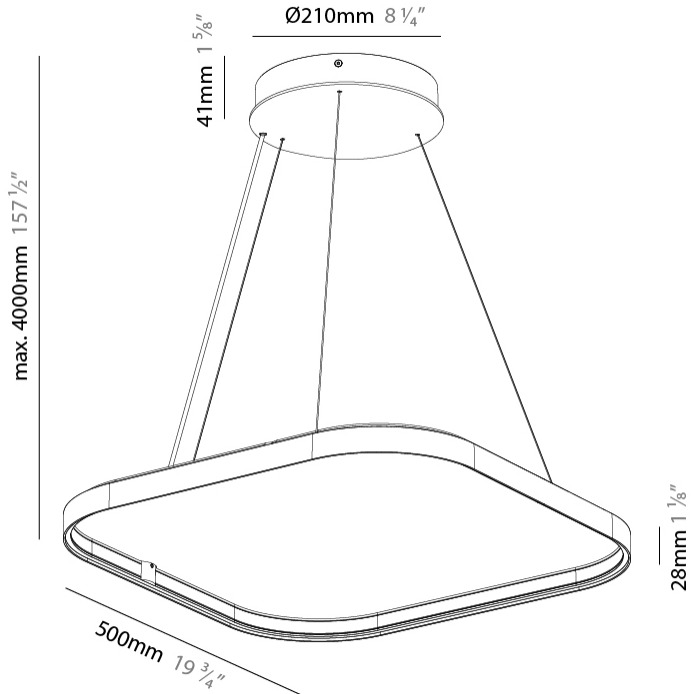

GENERAL

Series: Quantum Silhouette Acoustic
Partner: Prolicht
Division: Architectural
Installation: Suspension
Product Type: Acoustic
Mounting Location: Ceiling
Light Distribution: Direct

PHYSICAL

Shape: Square
Length (mm): 500
Length (in): 19 15/16
Width (mm): 500
Width (in): 19 15/16
Height (mm): 28
Height (in): 1 1/8
Weight (kg): 2.1

Fixture Finish: SSR / BKV / CWI / CRY / HAB / UFT / ITA / RUA / FTG / MYG / LOD / PUS / FRO / FUP / KIA / POP / BLS / SPG / MEY / GOH / CHC / COM / ABZ / JAG / OBR / MOS / ROR

Acoustic Finish: SFW / CYW / SEE / SYN / MTS / PMB / TTN / CYB / STO / DPE / BES / SHB / ARE / ANE / VRD / CRF

Fixture Material: Aluminum
Primary Material: Acoustic

ELECTRICAL

Lamp Type: LED
Input Wattage (W): 22
Total Output Wattage (W): 20
Dimming: Non-Dimming / 0-10V Dimming / Phase Dimming / DALI Dimming / MATTER Dimming
Driver Included: Yes
Driver Location: Integrated
Driver Type: Constant Current - Universal
Driver Class: Class 2
Input Voltage (V): 120
Constant Current (MA): 850mA

LED

Color Temperature (°K): 2700 / 3000
Max. Delivered Lumen (lm): 916 / 960
Nominal Lumen (lm): 2143 / 2246
CRI: >90 CRI
Lamp Life (hrs): 50000

OPTICAL

RATINGS AND CERTIFICATIONS

Certified By: Certified for North American Standards
IP rating: IP20