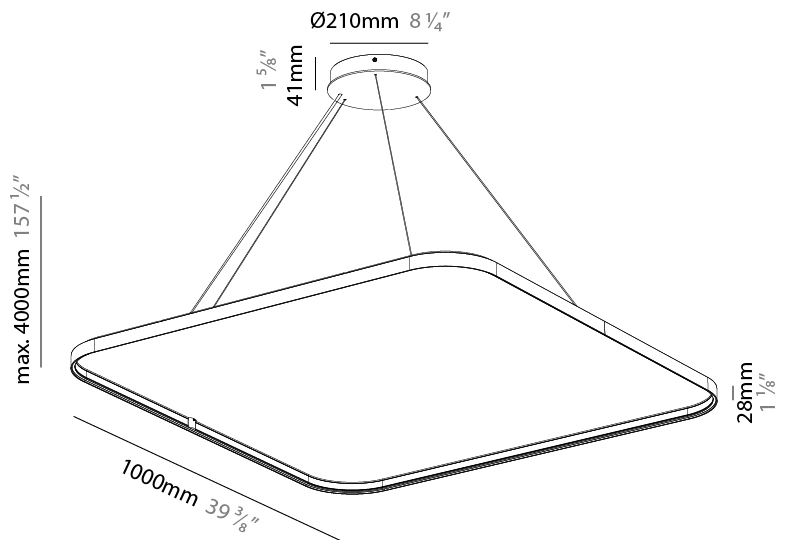

GENERAL

Series: Quantum Silhouette Acoustic
Partner: Prolicht
Division: Architectural
Installation: Suspension
Product Type: Acoustic
Mounting Location: Ceiling
Light Distribution: Direct

PHYSICAL

Shape: Round
Length (mm): 1000
Length (in): 39 3/8
Width (mm): 1000
Width (in): 39 3/8
Height (mm): 28
Height (in): 1 1/8
Weight (kg): 4.3

Fixture Finish: SSR / BKV / CWI / CRY / HAB / UFT / ITA / RUA / FTG / MYG / LOD / PUS / FRO / FUP / KIA / POP / BLS / SPG / MEY / GOH / CHC / COM / ABZ / JAG / OBR / MOS / ROR

Acoustic Finish: SFW / CYW / SEE / SYN / MTS / PMB / TTN / CYB / STO / DPE / BES / SHB / ARE / ANE / VRD / CRF

Fixture Material: Aluminum
Primary Material: Acoustic

ELECTRICAL

Lamp Type: LED
Input Wattage (W): 49
Total Output Wattage (W): 44.6
Dimming: Non-Dimming / 0-10V Dimming / Phase Dimming / DALI Dimming / MATTER Dimming
Driver Included: Yes
Driver Location: Integrated
Driver Type: Constant Current - Universal
Driver Class: Class 2
Input Voltage (V): 120
Constant Current (MA): 1850mA

LED

Color Temperature (°K): 2700 / 3000
Max. Delivered Lumen (lm): 1999 / 2094
Nominal Lumen (lm): 4677 / 4900
CRI: >90 CRI
Lamp Life (hrs): 50000

OPTICAL

RATINGS AND CERTIFICATIONS

Certified By: Certified for North American Standards
IP rating: IP20