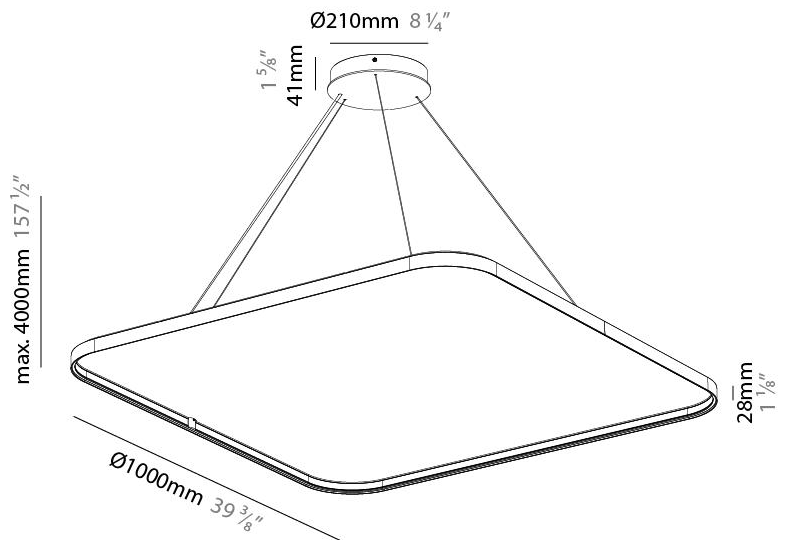

GENERAL

Series: Quantum Silhouette Acoustic
Partner: Prolicht
Division: Architectural
Installation: Suspension
Product Type: Acoustic
Mounting Location: Ceiling
Light Distribution: Direct

PHYSICAL

Shape: Round
Length (mm): 1000
Length (in): 39 3/8
Width (mm): 1000
Width (in): 39 3/8
Height (mm): 28
Height (in): 1 1/8
Weight (kg): 4.3

Fixture Finish: SSR / BKV / CWI / CRY / HAB / UFT / ITA / RUA / FTG / MYG / LOD / PUS / FRO / FUP / KIA / POP / BLS / SPG / MEY / GOH / CHC / COM / ABZ / JAG / OBR / MOS / ROR

Acoustic Finish: SFW / CYW / SEE / SYN / MTS / PMB / TTN / CYB / STO / DPE / BES / SHB / ARE / ANE / VRD / CRF

Fixture Material: Aluminum
Primary Material: Acoustic

ELECTRICAL

Lamp Type: LED
Input Wattage (W): 49
Total Output Wattage (W): 44.6
Dimming: Non-Dimming / 0-10V Dimming / Phase Dimming / DALI Dimming / MATTER Dimming
Driver Included: Yes
Driver Location: Integrated
Driver Type: Constant Current - Universal
Driver Class: Class 2
Input Voltage (V): 120
Constant Current (MA): 1850mA

LED

Color Temperature (°K): 2700 / 3000
Max. Delivered Lumen (lm): 1999 / 2094
Nominal Lumen (lm): 4677 / 4900
CRI: >90 CRI
Lamp Life (hrs): 50000

OPTICAL

RATINGS AND CERTIFICATIONS

Certified By: Certified for North American Standards
IP rating: IP20